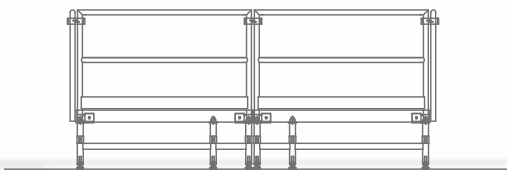

The following are example layouts for a 36" high ADA-compliant ramp matching up to a 36" high stage.

Side A – Elevation View
36" high ADA-Compliant Ramp

Side B – Elevation View
36" high ADA-Compliant Ramp

Side C – Elevation View
36" high ADA-Compliant Ramp

56" high ADA-Compliant Ramp for 56" high Stage – actual photo