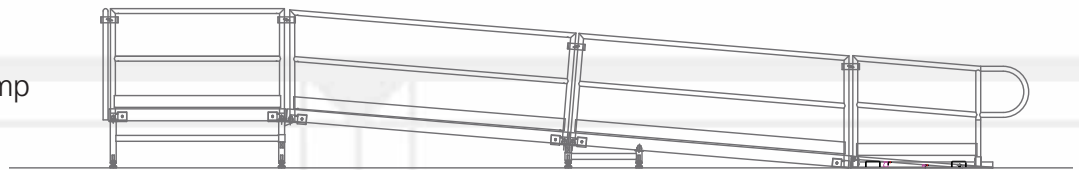

ADA - COMPLIANT RAMP

Many venues and events require ADA access, which is why Staging Concepts offers portable ADA-compliant ramps to match up to its portable stage equipment. These ramps are available to match your stage height, whether it is fixed or adjustable. Additionally, Staging Concepts' ADA-compliant ramps can be custom designed to meet the needs of the space. Contact your sales representative to discuss your specific ADA-compliant ramp needs.

The following are example layouts for a 36" high ADA-compliant ramp matching up to a 36" high stage.

Side A – Elevation View
36" high ADA-Compliant Ramp

Side B – Elevation View
36" high ADA-Compliant Ramp

Side C – Elevation View
36" high ADA-Compliant Ramp

56" high ADA-Compliant Ramp for 56" high Stage – actual photo