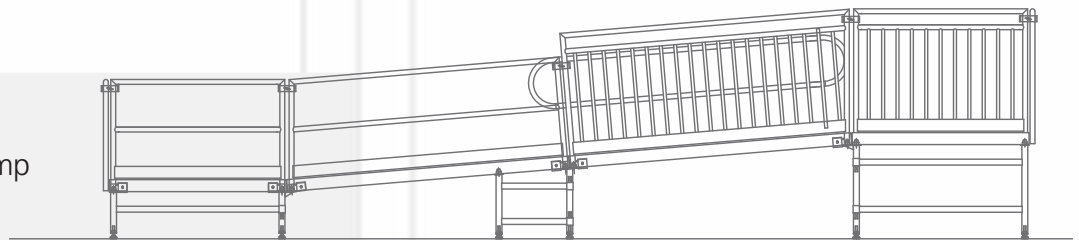

ADA - COMPLIANT RAMP

Many venues and events require ADA access, which is why Staging Concepts offers portable ADA-compliant ramps to match up to its portable stage equipment. These ramps are available to match your stage height, whether it is fixed or adjustable. Additionally, Staging Concepts' ADA-compliant ramps can be custom designed to meet the needs of the space. Contact your sales representative to discuss your specific ADA-compliant ramp needs.

The following are example layouts for a 36" high ADA-compliant ramp matching up to a 36" high stage.

Side A – Elevation View
36" high ADA-Compliant Ramp

Side B – Elevation View
36" high ADA-Compliant Ramp

Side C – Elevation View
36" high ADA-Compliant Ramp

56" high ADA-Compliant Ramp for 56" high Stage – actual photo