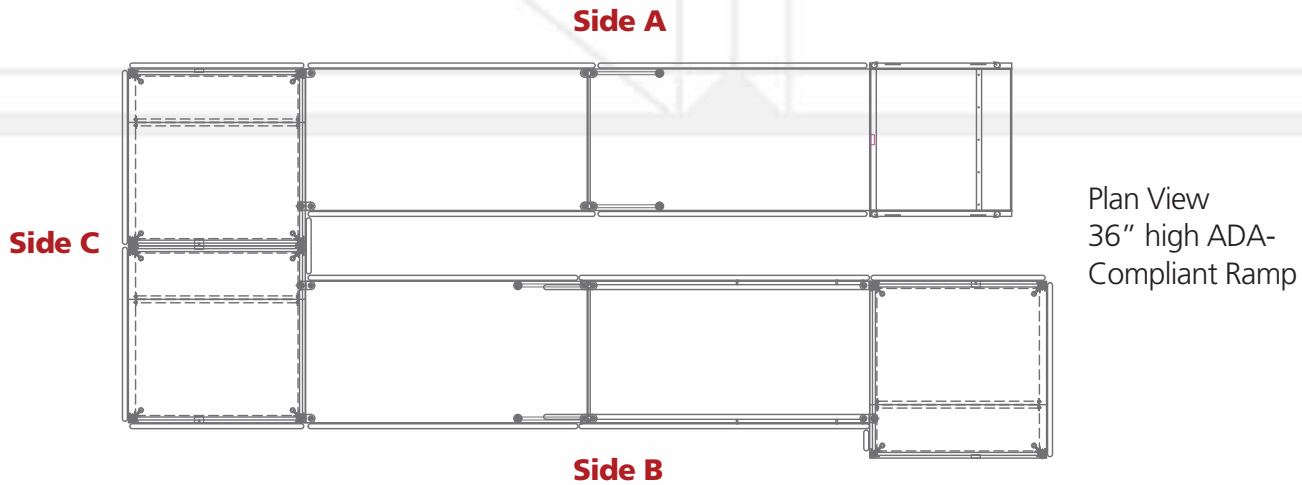

ADA - COMPLIANT RAMP

Many venues and events require ADA access, which is why Staging Concepts offers portable ADA-compliant ramps to match up to its portable stage equipment. These ramps are available to match your stage height, whether it is fixed or adjustable. Additionally, Staging Concepts' ADA-compliant ramps can be custom designed to meet the needs of the space. Contact your sales representative to discuss your specific ADA-compliant ramp needs.

The following are example layouts for a 36" high ADA-compliant ramp matching up to a 36" high stage.

Side A – Elevation View
36" high ADA-Compliant Ramp

Side B – Elevation View
36" high ADA-Compliant Ramp

Side C – Elevation View
36" high ADA-Compliant Ramp

56" high ADA-Compliant Ramp for 56" high Stage – actual photo